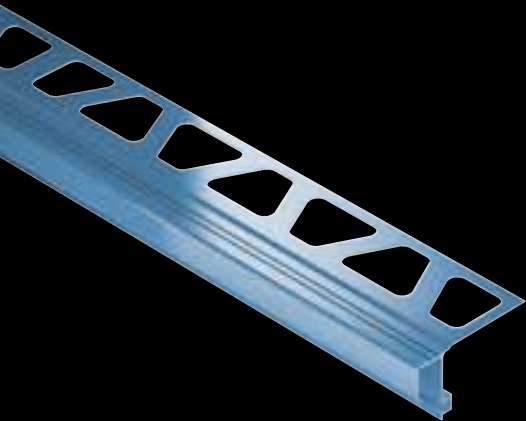

Schlüter®-SHELF-E-S3

Schlüter-SHELF-E-S3 are quadrangular shelves with asymmetrical side lengths for installation in corners. They are available in the design variants FLORAL, CURVE, PURE, SQUARE and WAVE. The shelves can be integrated into the tile assembly during tile installation or retrofitted into the joints of tiled walls, using the 2 mm attachment tabs.

Schlüter®-SHELF-N-S1

Schlüter-SHELF-N are rectangular shelves for use in our prefabricated Schlüter-KERDI-BOARD niches. They are available in the design variants FLORAL, CURVE, PURE, SQUARE and WAVE. They are precisely fitted into KERDI-BOARD niches as a shelf during tile installation.

Schlüter®-BARA-RTK

Schlüter-BARA-RTK is an edge profile with a drip edge for floor assemblies that have an existing sloped screed. The profile features a profile chamber for attaching the Schlüter-BARIN gutter system.