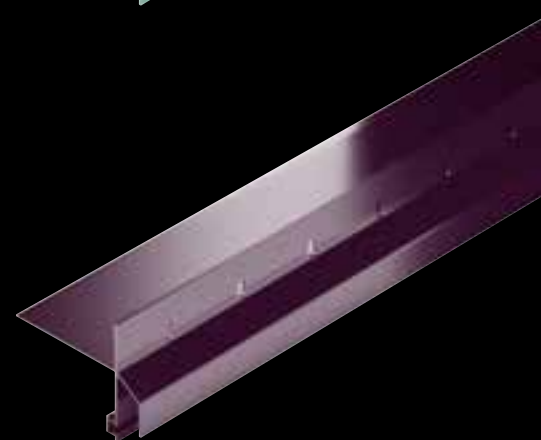

Schlüter®-BARA-RKLT

Schlüter-BARA-RKLT is an angled edge profile with drainage holes, made of colour coated aluminium. It is especially suited for large format pavers, which are either installed loosely over gravel/crushed stone or pedestal constructions. BARA-RKLT features a T shaped profile chamber for attaching the gutter system Schlüter-BARIN.