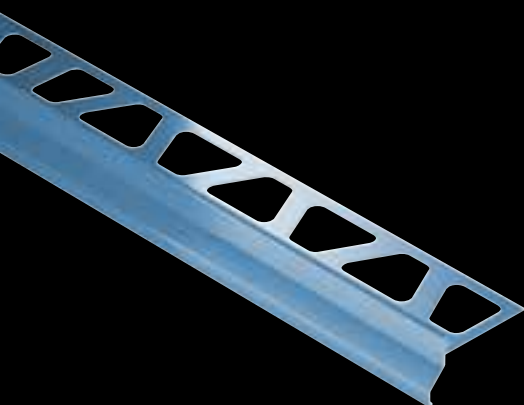

Schlüter®-BARA-RTKE

Schlüter-BARA-RTKE is an edge profile with a drip edge for installation over finished sloped screeds. The profile features a profile chamber for attaching the Schlüter-BARIN gutter system. The perforated outer edges give the exterior perimeter of tiled areas a neat appearance.

Schlüter®-BARA-RTKEG

Schlüter-BARA-RTKEG is an edge profile with a drip edge for installation over finished sloped screeds. The profile features a profile chamber for attaching the Schlüter-BARIN gutter system. The closed outer edges give the exterior perimeter of tiled areas a neat appearance.

Schlüter®-BARA-RAK

Schlüter-BARA-RAK is a colour coated aluminium balcony edge profile with a drip edge. It is fitted to the edges of finished sloped screeds to form both an edging and a drip edge.

Schlüter®-BARA-RAKE

Schlüter-BARA-RAKE is an edge profile with a drip edge for installation over finished sloped screeds.

Schlüter®-BARA-RAKEG

Schlüter-BARA-RAKEG is an edge profile with a drip edge for installation on finished sloped screeds. The closed outer edges give the exterior perimeter of tiled areas a neat appearance.