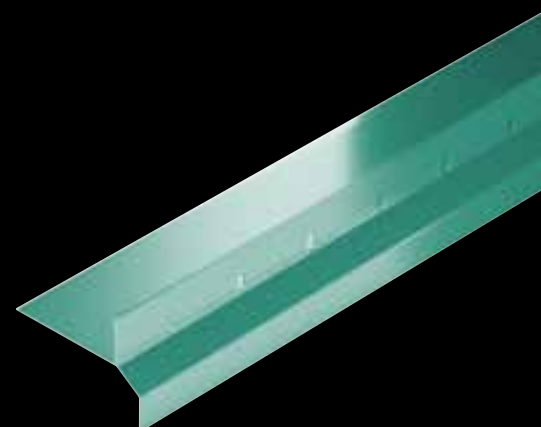

Schlüter®-BARA-RKKE

Schlüter-BARA-RKKE is a T shaped finishing profile with a short drip edge for installation over finished sloped screeds. The perforated outer edges give the exterior perimeter of tiled areas a neat appearance.

Schlüter®-BARA-RKB

Schlüter-BARA-RKB is a T shaped finishing profile for coatings. The front finishing leg has a protruding drip lip.

Schlüter®-BARA-RK

Schlüter-BARA-RK is a T shaped finishing profile. The front section features an overhanging drip edge which covers the TROBA sub surface drainage layer.

Schlüter®-BARA-RKL

Schlüter-BARA-RKL is an angled edge profile with drainage holes, made of colour coated aluminium. It is especially suited for large format pavers, which are either installed loosely over gravel/crushed stone or pedestal constructions.

Schlüter®-BARA-RKLT

Schlüter-BARA-RKLT is an angled edge profile with drainage holes, made of colour coated aluminium. It is especially suited for large format pavers, which are either installed loosely over gravel/crushed stone or pedestal constructions. BARA-RKLT features a T shaped profile chamber for attaching the gutter system Schlüter-BARIN.